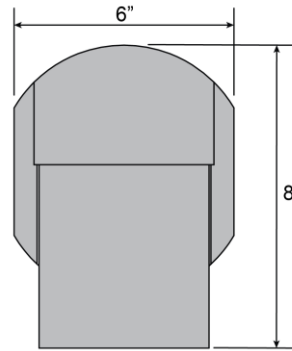

Stock Code: **20043M-LEDDMG-SAT/CLR**

Collection: Mist

PRODUCT INFORMATION

Base: 20043M Parent: 20043M-LEDDM
Mounting Type: Wall UPC: 641594228946
Finish: Satin
Diffuser: Clear

PRODUCT MEASUREMENTS

FIXTURE	BACKPLATE / CANOPY
Length:	Length
Width: 6"	Width:
Diameter	Diameter:
Height: 8"	Height:
Extension: 3"	
Overall Height:	

Dimmable: Yes Nominal Lumens: 1100 Lm
CRI: 90 Delivered Lumens: 597 Lm
CCT: 3000K
Recommended Dimmers:

ADDITIONAL NOTES

Project Name: _____

Location: _____

Type: _____

Quantity: _____

Notes: _____

LINE DRAWING

IES FILE

In addition to Access Lighting's purchase and warranty terms and conditions, by signing below or placing an order, you agree that you are authorized to bind the entity placing any order and acknowledge the following: All of sizes and measurements are approximate and all images are for illustrative purposes only. In the event of an inconsistency, the "Product Measurements" section controls. There also may be slight differences in the colors and designs compared to the displayed and printed images.