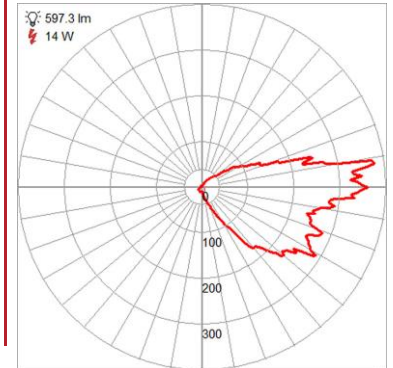

Stock Code: **20043M-LEDDMG-SAT/CLR**

Collection: Mist

PRODUCT INFORMATION

Base: 20043M Parent: 20043M-LEDDM
Mounting Type: Wall UPC: 641594228946
Finish: Satin
Diffuser: Clear

PRODUCT MEASUREMENTS

FIXTURE	BACKPLATE / CANOPY
Length:	Length
Width: 6"	Width:
Diameter	Diameter:
Height: 8"	Height:
Extension: 3"	
Overall Height:	

TECHNICAL SPECIFICATIONS

SPECIFICATIONS

Frame Material: Steel
Diffuser Material: Glass
Lamping Type: SSL (Dedicated LED) Jbox: Standard
Lamping Base: SSL Lamp Wattage: 15 W
Lamp Quantity: 1 Total Wattage: 15 W
Voltage: 120v Lamps Included: Yes

QUALIFICATIONS

Location Rating: Wet
Certification: UL (US/Canada) Listed
ADA Compliant: Yes Energy Star: No
JA8 Compliant: Outdoor Only Emergency Lighting: No
Marine Grade Finish: Yes
Warranty: 5 Year

PHOTOMETRICS

Dimmable: Yes Nominal Lumens: 1100 Lm
CRI: 90 Delivered Lumens: 597 Lm
CCT: 3000K
Recommended Dimmers:

ADDITIONAL NOTES

Project Name: _____

Location: _____

Type: _____

Quantity: _____

Notes: _____

IES FILE

In addition to Access Lighting's purchase and warranty terms and conditions, by signing below or placing an order, you agree that you are authorized to bind the entity placing any order and acknowledge the following: All of sizes and measurements are approximate and all images are for illustrative purposes only. In the event of an inconsistency, the "Product Measurements" section controls. There also may be slight differences in the colors and designs compared to the displayed and printed images.

Signature: _____

Print Name _____ Date: _____

Toll Free 800-828-5483 www.AccessLighting.com

14410 Myford Road, Irvine, CA 92606

The information is subject to change without notice. 12/22/2022 20043M-LEDDMG-SAT_CLR.pdf